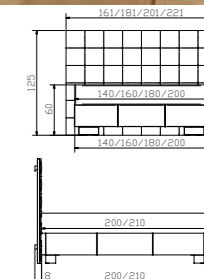

Box-Frame frame
Serra tabac 474
Widths
Lengths

Reca-inox feet
Height

Box-Classic mattress base
Opalin mattress
Visco-Top mattress topper

Dimension/cm

140, 160, 180, 200
200, 210

10

siehe Seite
voir page
see page 4.66/4.67

Bench
Cusion Campos kit 376
Bedside table
Beech white coloured
Head of bed
Campos kit 376
Extension adapter for
raising the headboard by
13 cm.

Dimension/cm
120/35/38
119/34/6
48/40/51

140, 160, 180, 200