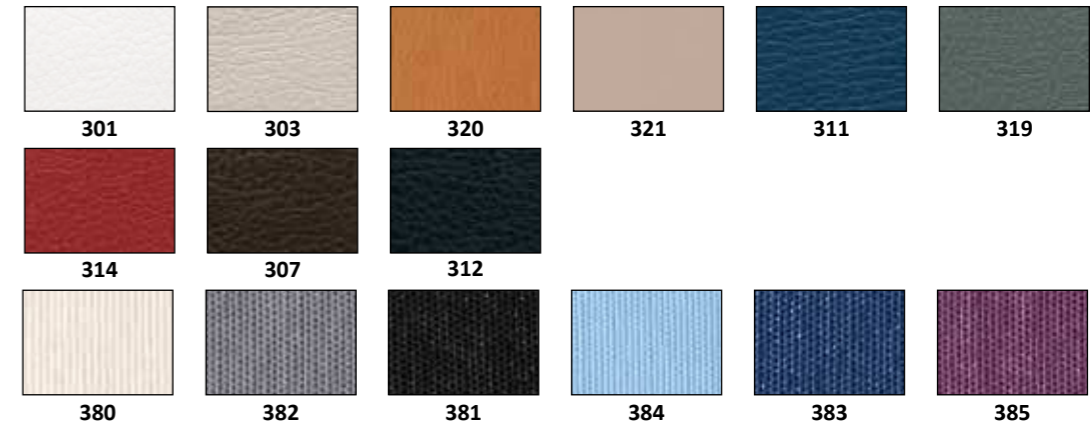

Echtleder Cuir véritable Real leather

2. Preiskategorie/2e catégorie de prix/2nd price range