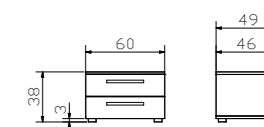

Duetto head of bed
Beech walnut oiled

Voro bedside table
Beech walnut oiled
Option:
Covo handles set of 2
Inox

Dimension/cm

90, 100, 120, 140, 160, 180, 200
190, 200, 210, 220

20, 25, 30

90/100, 120, 140, 160, 180/200

Duetto head of bed
Beech walnut oiled

Voro bedside table
Beech walnut oiled
Option:
Covo handles set of 2
Inox

Dimension/cm

90/100, 120, 140, 160, 180/200

60/49/38

Carvo
Covaro
Voro

Kommode
Kommode
Nachttisch