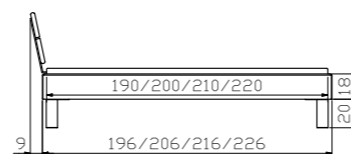

Dimension/cm

90, 100, 120, 140, 160, 180, 200
190, 200, 210, 220

20, 25, 30

90/100, 120, 140, 160, 180/200

60/49/38