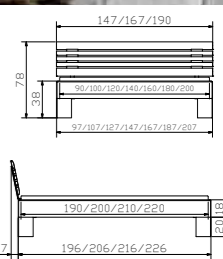

Massa feet
Heart beech natural oiled
Heights

Litto head of bed
Heart beech natural oiled

Dimension/cm

90, 100, 120, 140, 160, 180, 200
190, 200, 210, 220

20, 25, 30

140, 160, 180/200

Premium 18 Rahmen
Buche walnuss geölt
Breiten
Längen