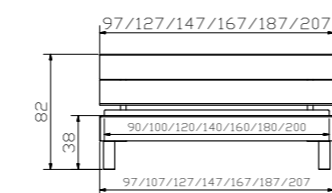

Dimension/cm

90, 100, 120, 140, 160, 180, 200
190, 200, 210, 220

20, 25, 30

90/100, 120, 140, 160, 180/200

60/49/38